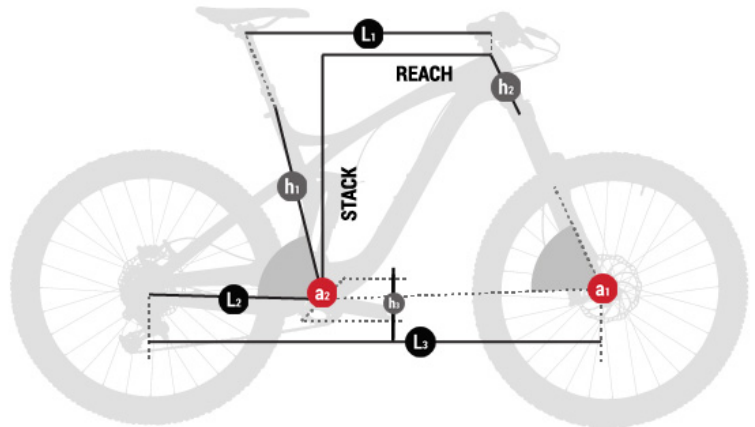

iLYNX RACE CARBON LT 7.7

EC772

- **FRAME** 120mm Full Susp. Carbon
  29" Internal Cable Routing,
  Acros ICR
- **REAR SHOCK** FOX FLOAT DPS
  Performance
- **FORK** FOX 34 FLOAT Factory SC
  120mm 15QR
- **STEM** BH Evo 31 Fit
- **HEADSET** Acros AIF-543 ICR BL.
- **SHIFT LEVERS** Shimano XT
- **REAR DERAILLEUR** Shimano XT 12sp
- **FRONT DERAILLEUR** -
- **CRANK SET** FSA 34T-165mm
- **BB SET** -
- **CASSETTE** Shimano CSM8100 12sp
  (10-51T)
- **CHAIN** Shimano CNM6100
- **FRONT BRAKE** Shimano XT 4 Piston
  203mm
- **REAR BRAKE** Shimano XT 4 Piston
  203mm
- **WHEELSET** BH Evo A30 Alu TR
- **TIRES** Maxxis Ardent/Ikon TPI120
  MaxxSpeed EXO TR 29X2,35
- **HUBS** BH Evo
- **SPOKES** Stainless Steel
- **SADDLE** Prologo Scratch M5 Stn
- **SEAT CLAMP** Alloy
- **SEATPOST** Bike Yoke Divine 31,6
- **HANDLEBAR** BH MTB SLite Alloy Riser
  780mm
- **GRIPS** Ergon GE1-Factory
- **PEDALS** -
- **CHAINSTAY PROTECTOR** Integrated
- **UPGRADE KIT (NOT INCLUDED) SYSTEM** Xpro Battery
  FIT
  Light cable
  NR System
- **BATTERY** 540Wh

	Stack	Reach	h₁	h₂	h₃	l₁	l₂	l₃	a₁	a₂	l₄	Total
SM	592	420	400	100		573	453	705	68,5	75,5		
MD	599	439	440	110		595	453	718	68,5	75,5		
LA	606	458	480	120		615	453	739	68,5	75,5		

COLORES DISPONIBLES B N B B Y B N N N R R R SOS

TALLAS SM / MD / LA /

7.299,90 €