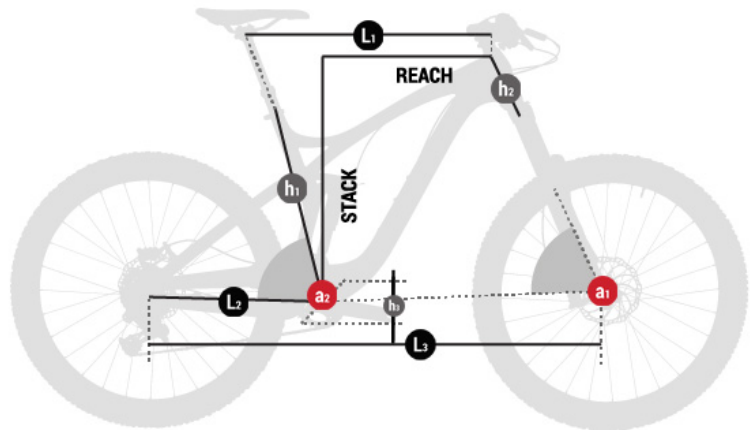

/iLYNX RACE CARBON PRO 7.9

EC 792

BH

 COLORES DISPONIBLES B N B  B Y B  N N N  R R R  S O S 

TALLAS SM /MD /LA /

FRAME	100mm Full Susp. Carbon 29" Internal Cable Routing, Acros ICR	REAR SHOCK	FOX FLOAT DPS Factory Rem	FORK	FOX 34 FLOAT Factory SC Rem 100mm 15QR
STEM	BH Evo 31 Fit	HEADSET	Acros AIF-543 ICR BL.	SHIFT LEVERS	Sram XX1 AXS Eagle
REAR DERAILLEUR	Sram XX1 AXS Eagle 12SP	FRONT DERAILLEUR	-	CRANK SET	FSA Carbon 34T 165mm
BB SET	-	CASSETTE	Sram XX1 Eagle 12sp (10-52T)	CHAIN	Sram XX1 Eagle
FRONT BRAKE	Shimano XT 4 Piston 203mm	REAR BRAKE	Shimano XT 4 Piston 203mm	WHEELSET	BH Evo C30 Carbon TR
TIRES	Maxxis Ardent/Ikon TPI120 MaxxSpeed EXO TR 29X2,35	HUBS	BH Evo	SPOKES	Stainless Steel
SADDLE	Prologo Scratch M5 Stn	SEAT CLAMP	Alloy	SEATPOST	BH Evo Carbon 31.6
HANDLEBAR	BH Evo Carbon Riser 760mm	GRIPS	Ergon GE1-Factory	PEDALS	-
CHAINSTAY PROTECTOR	Integrated	UPGRADE KIT (NOT INCLUDED) MOTOR	FIT Light cable	SYSTEM	NR System
BATTERY	720Wh		BH 2EXMAG	RANGE	Up to 175 Km
DISPLAY	BH i-Remote				

iLYNX RACE CARBON PRO 7.9

EC792

	Stack	Reach	h ₁	h ₂	h ₃	l ₁	l ₂	l ₃	a ₁	a ₂	l ₄	Total
SM	598	412	400	100		573	453	686	67,7	74,7		
MD	605	431	440	110		595	453	709	67,7	74,7		
LA	612	451	480	120		615	453	730	67,7	74,7		