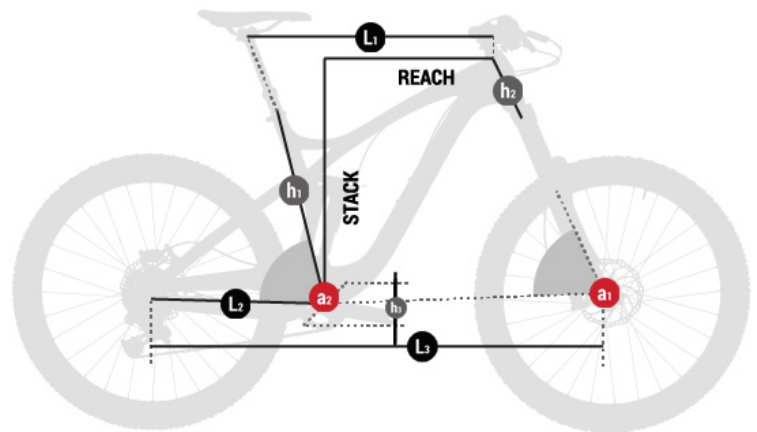

/iLYNX RACE CARBON PRO LT 7.8

EC 782

BH
 COLORES DISPONIBLES B N B  **BYB**  N N N  R R R  S O S 

TALLAS SM /MD /LA /

FRAME	120mm Full Susp. Carbon 29" Internal Cable Routing, Acros ICR	REAR SHOCK	FOX FLOAT DPS Factory	FORK	FOX 34 FLOAT Factory SC 120mm 15QR
STEM	BH Evo 31 Fit	HEADSET	Acros AIF-543 ICR BL.	SHIFT LEVERS	Shimano XT
REAR DERAILLEUR	Shimano XTR 12sp	FRONT DERAILLEUR	-	CRANK SET	FSA Carbon 34T 165mm
BB SET	-	CASSETTE	Shimano CSM8100 12sp (10-51T)	CHAIN	Shimano CNM6100
FRONT BRAKE	Shimano XT 4 Piston 203mm	REAR BRAKE	Shimano XT 4 Piston 203mm	WHEELSET	BH Evo C30 Carbon TR
TIRES	Maxxis Ardent/Ikon TPI120 MaxxSpeed EXO TR 29X2,35	HUBS	BH Evo	SPOKES	Stainless Steel
SADDLE	Prologo Scratch M5 Stn	SEAT CLAMP	Alloy	SEATPOST	Bike Yoke Divine 31,6
HANDLEBAR	BH Evo Carbon Riser 760mm	GRIPS	Ergon GE1-Factory	PEDALS	-
CHAINSTAY PROTECTOR	Integrated	UPGRADE KIT (NOT INCLUDED) MOTOR	FIT Light cable	SYSTEM	NR System
BATTERY	720Wh		BH 2EXMAG	RANGE	Up to 175 Km
DISPLAY	BH i-Remote				

iLYNX RACE CARBON PRO LT 7.8

EC782

	Stack	Reach	h ₁	h ₂	h ₃	l ₁	l ₂	l ₃	a ₁	a ₂	l ₄	Total
SM	592	420	400	100		573	453	705	68,5	75,5		
MD	599	439	440	110		595	453	718	68,5	75,5		
LA	606	458	480	120		615	453	739	68,5	75,5		

FRAME

120mm Full Susp. Carbon
29" Internal Cable Routing,
Acros ICR

REAR SHOCK

FOX FLOAT DPS Factory

FORK

FOX 34 FLOAT Factory SC
120mm 15QR

STEM

BH Evo 31 Fit