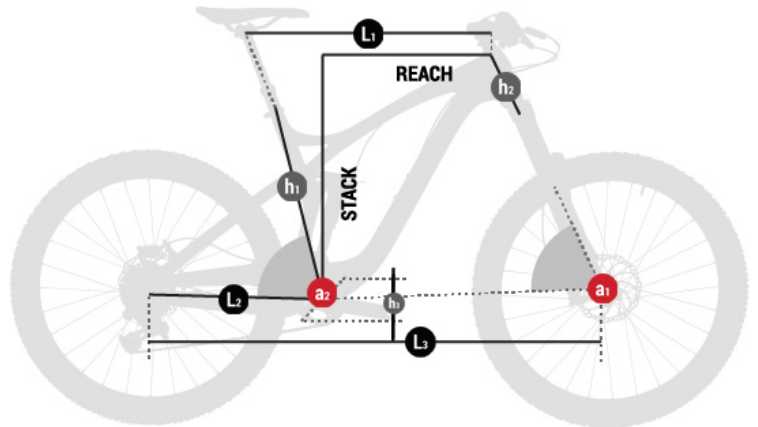

iLYNX RACE CARBON LT 7.6

EC762

	Stack	Reach	h₁	h₂	h₃	l₁	l₂	l₃	a₁	a₂	l₄	Total
SM	598	412	400	100		573	453	686	67,7	74,7		
MD	605	431	440	110		595	453	709	67,7	74,7		
LA	612	451	480	120		615	453	730	67,7	74,7		

FRAME

120mm Full Susp. Carbon
29" Internal Cable Routing,
Acros ICR

REAR SHOCK

FOX FLOAT DPS
Performance

FORK

FOX 34 FLOAT Performance
120mm 15QR

STEM

BH Evo 31 Fit

HEADSET

Acros AIF-543 ICR BL.

SHIFT LEVERS

Shimano Deore

REAR DERAILLEUR

Shimano XT 12sp

FRONT DERAILLEUR

-

CRANK SET

FSA 34T-165mm

BB SET

-

CASSETTE

Shimano CSM6100 12sp
(10-51T)

CHAIN

Shimano CNM6100

FRONT BRAKE

Shimano MT420 4 Piston

REAR BRAKE

Shimano MT420 4 Piston

WHEELSET

Race Face Ar 30 TR

TIRES

Maxxis Ardent/Ikon TPI120
MaxxSpeed EXO TR 29X2,35

HUBS

BH

SPOKES

Stainless Steel

SADDLE

Prologo Proxim W350 Stn

SEAT CLAMP

Alloy

SEATPOST

Race Face DP Aeffect 31,6

HANDLEBAR

BH MTB Lite Alloy Riser
780mm

GRIPS

Ergon GE10

PEDALS

-

CHAINSTAY PROTECTOR

Integrated

UPGRADE KIT (NOT INCLUDED) SYSTEM

Xpro Battery
FIT
Light cable
NR System

BATTERY

540Wh

COLORES DISPONIBLES B N B B Y B N N N R R R S O S

TALLAS SM / MD / LA /

6.299,90 €