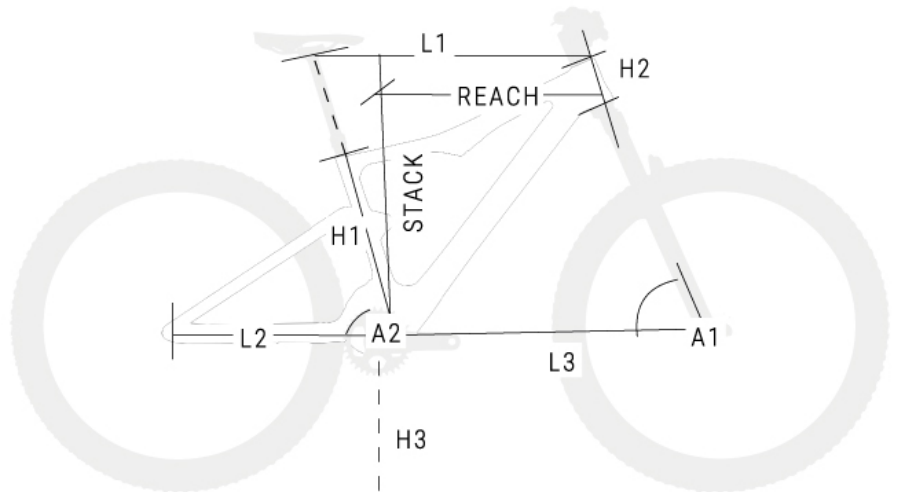

/iLYNX TRAIL CARBON 8.6

EC 862

BH

 COLORES DISPONIBLES B Y Y  N N N  O R R  R W W  W B B 

TALLAS SM /MD /LA /XL /

FRAME	150mm Full Susp. Carbon29" Internal Cable Routing, Acros ICR	REAR SHOCK	FOX FLOAT DPS Performance	FORK	FOX 36 FLOAT Performance 150mm 15QR
STEM	BH Evo 35 Fit	HEADSET	Acros AIF-543 ICR BL.	SHIFT LEVERS	Shimano Deore
REAR DERAILLEUR	Shimano XT 12sp	CRANK SET	FSA 34T SB-165mm	CASSETTE	Shimano CSM6100 12sp (10-51T)
CHAIN	Shimano CNM6100	FRONT BRAKE	Shimano MT420 4 Piston	REAR BRAKE	Shimano MT420 4 Piston
WHEELSET	Race Face Aeffect 30 TR	TIRES	Maxxis Minion TPI120 Terra EXO TR 29"x2,5/2,4	HUBS	Race Face
SPOKES	Stainless Steel	SADDLE	Prologo Proxim W350 Stn	SEAT CLAMP	Alloy
SEATPOST	Race Face DP Aeffect 31,6	HANDLEBAR	Race Face Aeffect Riser 35 780mm	GRIPS	Ergon GE10
CHAINSTAY PROTECTOR	Integrated	UPGRADE KIT (NOT INCLUDED) MOTOR	FIT Light cable	SYSTEM	NR System
BATTERY	540Wh		BH 2EXMAGII	RANGE	Up to 130 Km
DISPLAY	BH i-Remote				

/iLYNX TRAIL CARBON 8.6

EC862

	Stack	Reach	h ₁	h ₂	h ₃	l ₁	l ₂	l ₃	a ₁	a ₂	l ₄	Total
SM	601	430	420	95	339	570	451		66	75,5		
MD	605	455	430	100	339	596	451		66	75,5		
LA	615	475	440	110	339	619	451		66	75,5		
XL	628	490	490	125	339	639	451		66	75,5		

FRAME

150mm Full Susp.
Carbon29" Internal Cable
Routing, Acros ICR

REAR SHOCK

FOX FLOAT DPS
Performance

FORK

FOX 36 FLOAT Performance
150mm 15QR

STEM

BH Evo 35 Fit